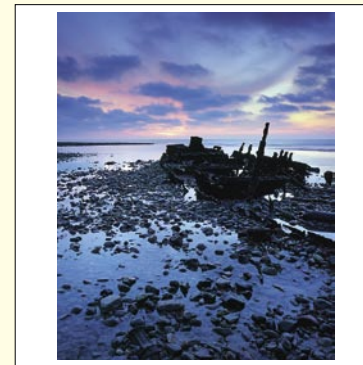

IMAGES OF MANN

● New Moon ● First Quarter ○ Full Moon ● Last Quarter

FEBRUARY - Glen Dhoo

MARCH - Jurby Shipwreck

APRIL - The Monk's Bridge

MAY - Calf of Man

JUNE - Summer Solstice

JULY - White Strand