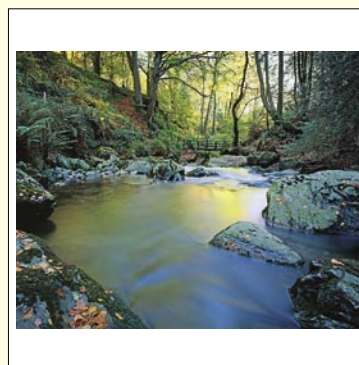

OCTOBER - Ballaglass Glen