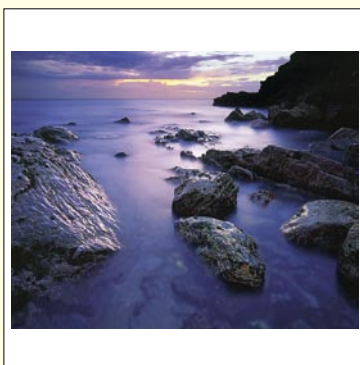

IMAGES OF MANN

● New Moon ● First Quarter ○ Full Moon ● Last Quarter

FEBRUARY - Glen Dhoo

MARCH - Jurby Shipwreck

APRIL - The Monk's Bridge

MAY - Calf of Man

JUNE - Summer Solstice

JULY - White Strand

AUGUST - Elby Point

SEPTEMBER - Douglas Bay

OCTOBER - Ballaglass Glen

NOVEMBER - Dreswick Point

DECEMBER - Castletown Bay